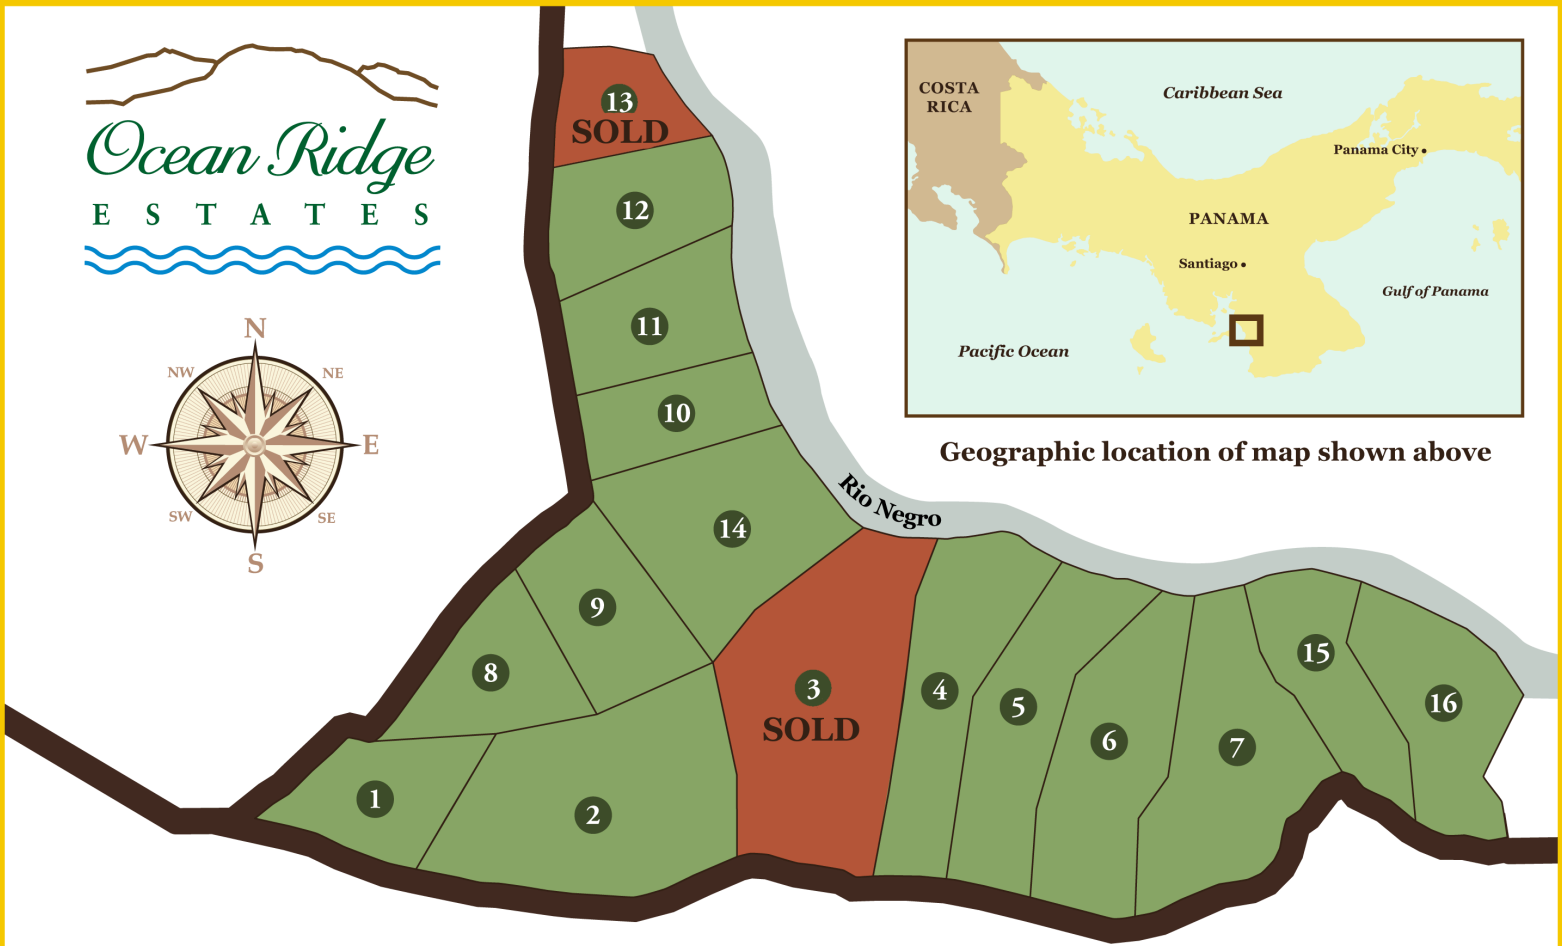

<b>Lot #</b>	<b>Size</b>	<b>Features</b>	<b>Unit Price</b>	<b>Price</b>
1	4.2 Acres 1.7 Hectares 16,900 m <sup>2</sup>	Private Lake 20+ Fruit Trees	\$4.50 / m <sup>2</sup>	\$75,870
2	11.4 Acres 4.6 Hectares 46,000 m <sup>2</sup>	Ocean View	\$5.00 / m <sup>2</sup>	\$230,275
3	11.8 Acres 4.7 Hectares 118,000 m <sup>2</sup>	Riverfront Ocean View	<b>SOLD</b>	<b>SOLD</b>
4	6.9 Acres 2.8 Hectares 28,000 m <sup>2</sup>	Riverfront Ocean View	\$4.50 / m <sup>2</sup>	\$125,249
5	6.7 Acres 2.7 Hectares 27,000 m <sup>2</sup>	Riverfront Ocean View Private Pond	\$5.00 / m <sup>2</sup>	\$134,520
6	7.3 Acres 3 Hectares 30,000 m <sup>2</sup>	Riverfront Ocean View	\$5.00 / m <sup>2</sup>	\$148,260
7	7.6 Acres 3.1 Hectares 31,000 m <sup>2</sup>	Riverfront Ocean View	\$5.00 / m <sup>2</sup>	\$153,545
8	4.3 Acres 1.7 Hectares 17,000 m <sup>2</sup>	Ocean View	\$4.50 / m <sup>2</sup>	\$77,405

<b>Lot #</b>	<b>Size</b>	<b>Features</b>	<b>Unit Price</b>	<b>Price</b>
9	4.8 Acres 2 Hectares 20,000 m <sup>2</sup>	Ocean View	\$4.50 / m <sup>2</sup>	\$87,912
10	3.5 Acres 1.4 Hectares 14,000 m <sup>2</sup>	Riverfront Ocean View	\$4.50 / m <sup>2</sup>	\$64,278
11	4.5 Acres 1.8 Hectares 18,000 m <sup>2</sup>	Riverfront	\$4.50 / m <sup>2</sup>	\$82,103
12	4.6 Acres 1.9 Hectares 19,000 m <sup>2</sup>	Riverfront	\$4.50 / m <sup>2</sup>	\$84,429
13	2.9 Acres 1.2 Hectares 12,000 m <sup>2</sup>	Riverfront	<b>SOLD</b>	<b>SOLD</b>
14	7.7 Acres 3.1 Hectares 31,000 m <sup>2</sup>	Riverfront Ocean View	\$5.00 / m <sup>2</sup>	\$155,530
15	5.2 Acres 2.1 Hectares 21,000 m <sup>2</sup>	Riverfront	\$4.50 / m <sup>2</sup>	\$94,640
16	5.6 Acres 2.2 Hectares 22,000 m <sup>2</sup>	Riverfront	\$4.50 / m <sup>2</sup>	\$101,034

Water and electric are included in the purchase price.

Geographic location of map shown above

←  Pacific Ocean 4 miles to the West

[www.ThePanamaCollection.com](http://www.ThePanamaCollection.com)  
Phone: 888.521.8141